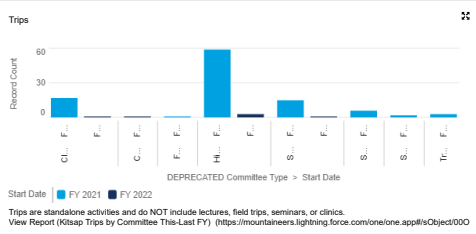

Total Member Count

Report Date	Sum of Number of Members
September 2021	14,340
August 2021	14,190
September 2020	13,738

[View Report \(Total Member Count: MoM & YoY\)](#)

Kitsap Member Count

Report Date	Sum of Number of Members
September 2020	371
August 2021	400
September 2021	413