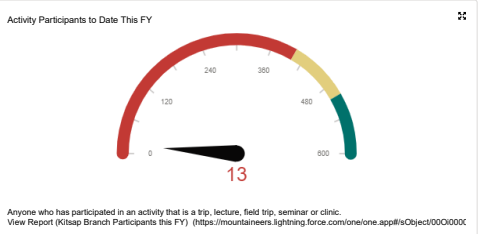

Total Member Count

Report Date	Sum of Number of Members
September 2021	14,340
August 2021	14,190
September 2020	13,738

[View Report \(Total Member Count: MoM & YoY\)](#)

Kitsap Member Count

Report Date	Sum of Number of Members
September 2020	371
August 2021	400
September 2021	413