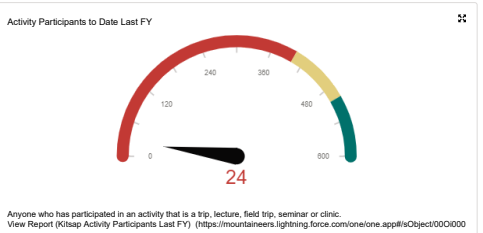

Kitsap Member Count

Report Date	Sum of Number of Members
September 2020	371
August 2021	400
September 2021	413

[View Report (Kitsap Membership MoM & YoY)](#)