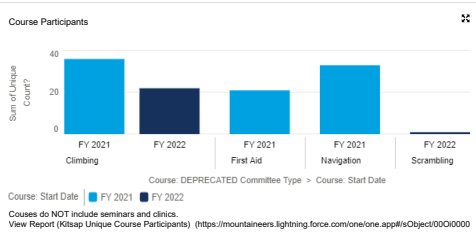

Kitsap Member Count

Report Date	Sum of Number of Members
September 2020	371
August 2021	400
September 2021	413

[View Report (Kitsap Membership MoM & YoY)](#)