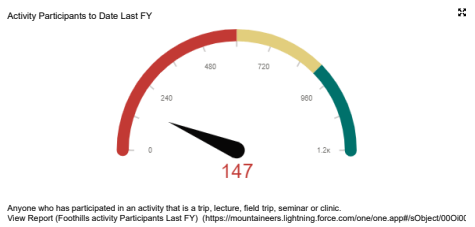

Foothills Member Count

Report Date	Sum of Number of Members
September 2020	753
August 2021	838
September 2021	838

[View Report (Foothills Membership MoM & YoY)](#)