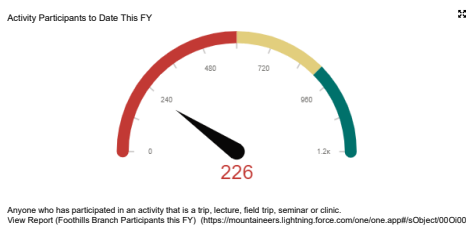

Total Member Count

Report Date	Sum of Number of Members
September 2021	14,340
August 2021	14,190
September 2020	13,738

[View Report \(Total Member Count: MoM & YoY\)](#)

Foothills Member Count

Report Date	Sum of Number of Members
September 2020	753
August 2021	838
September 2021	838