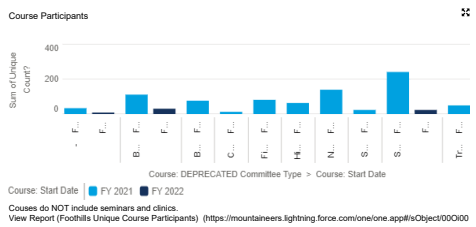

Foothills Member Count

Report Date	Sum of Number of Members
September 2020	753
August 2021	838
September 2021	838

[View Report (Foothills Membership MoM & YoY)](#)