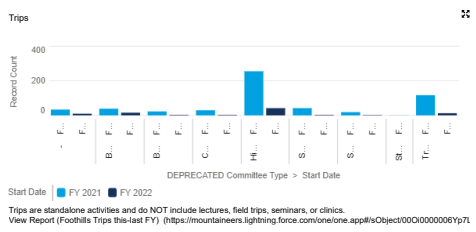

Total Member Count

Report Date	Sum of Number of Members
September 2021	14,340
August 2021	14,190
September 2020	13,738

[View Report \(Total Member Count: MoM & YoY\)](#)

Foothills Member Count

Report Date	Sum of Number of Members
September 2020	753
August 2021	838
September 2021	838