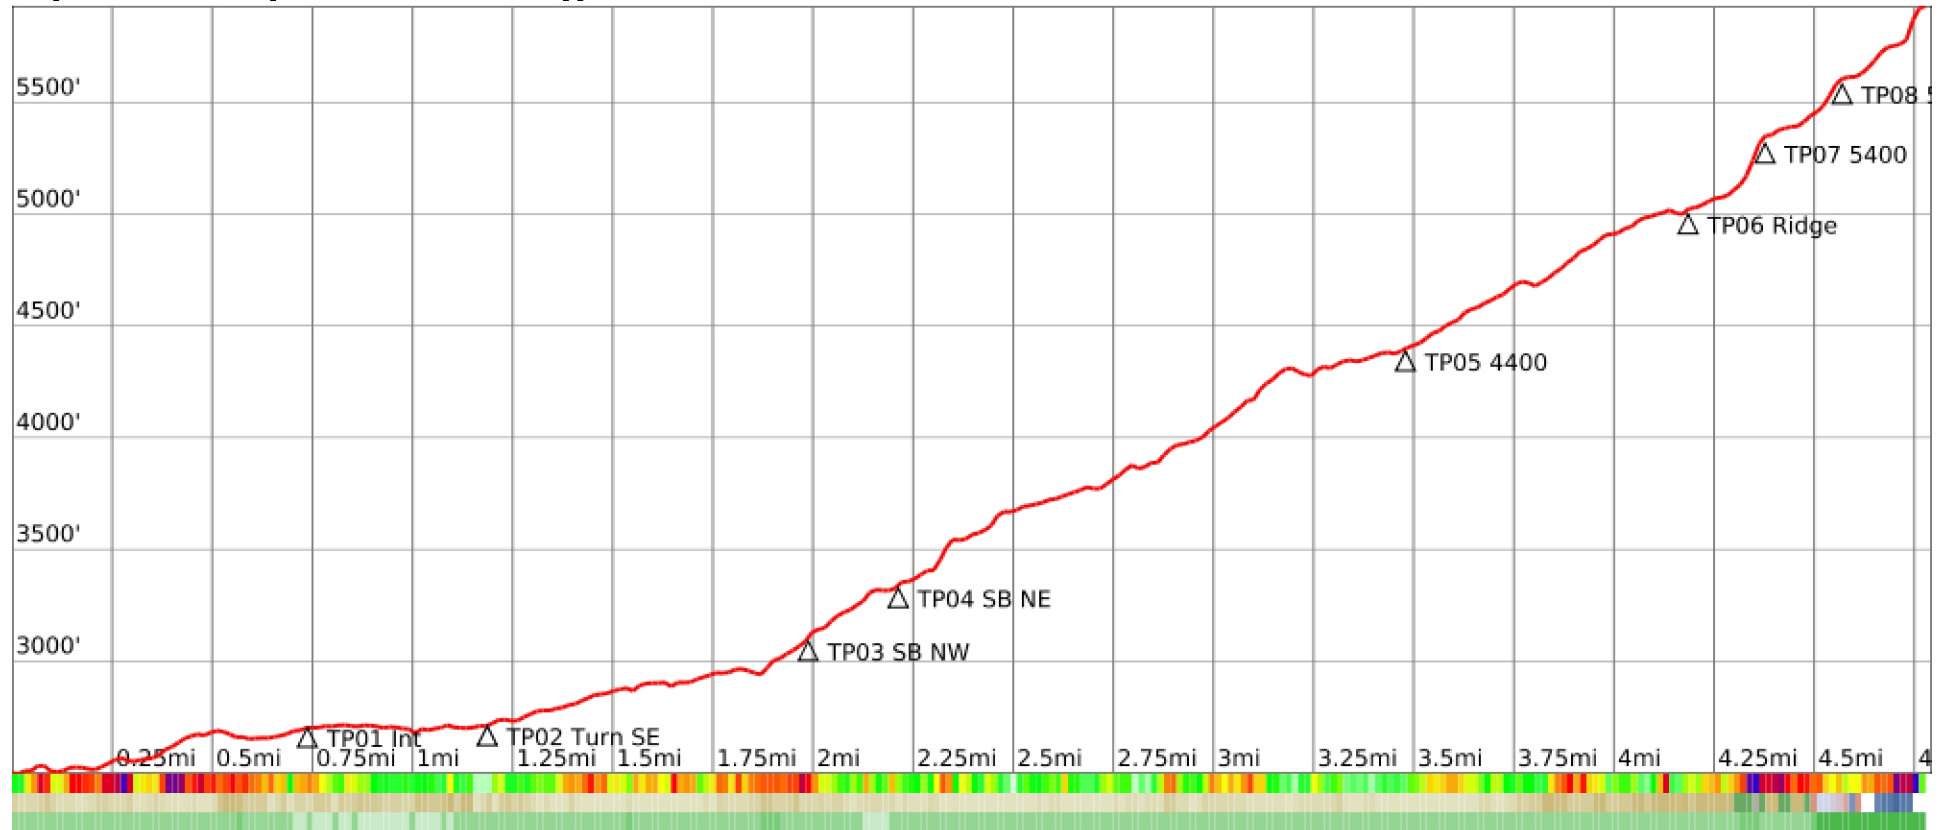

# Trapper Peak

range 2493' to 5932' gain 3789' loss 358' exaggeration 2.9x

Slope Angle (top), Land Cover (middle), Tree Cover (bottom)