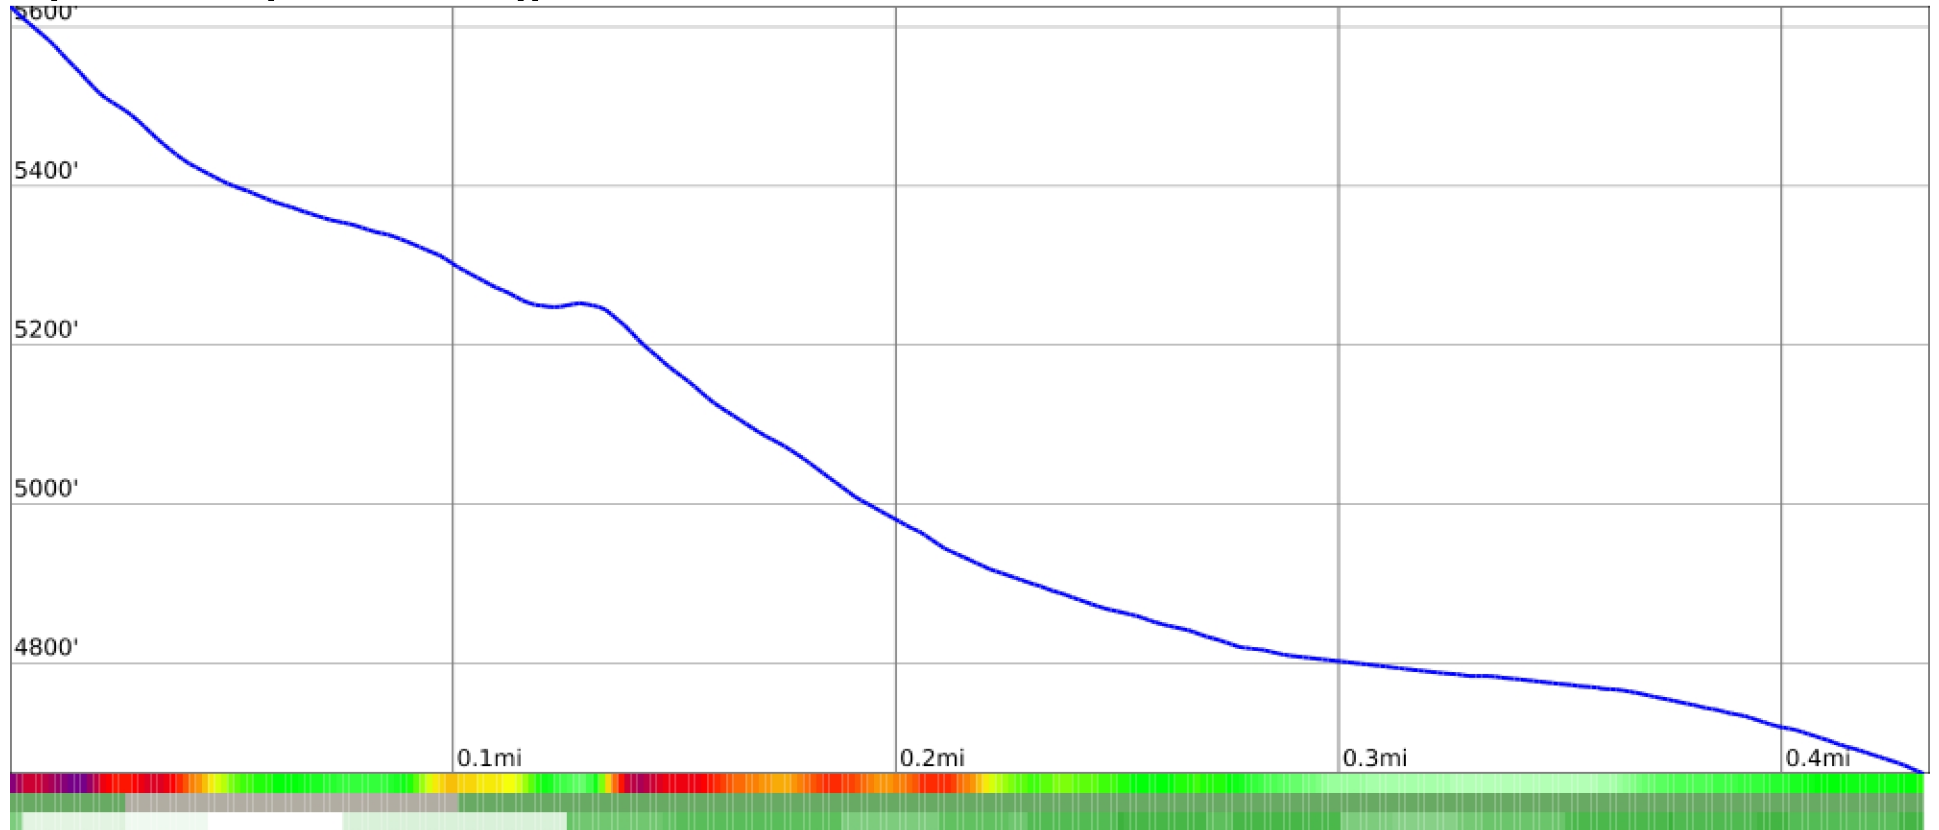

Dow Lake

range 4659' to 5627' gain 3' loss 971' exaggeration 0.9x

Slope Angle (top), Land Cover (middle), Tree Cover (bottom)

Elevation

Min 4660'
 Avg 5030'
 Max 5627'
 Delta 966'

Slope

Min 6°
 Avg 23°
 Max 48°

Aspect

Tree Cover

Land Cover

Forest 83%
 Barren 17%