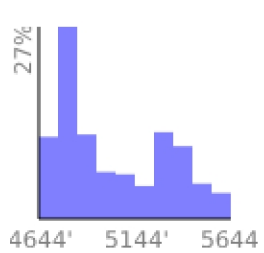

Dow Lake

range 4659' to 5627' gain 3' loss 971' exaggeration 0.9x

Slope Angle (top), Land Cover (middle), Tree Cover (bottom)

Elevation

Min 4660'
 Avg 5030'
 Max 5627'
 Delta 966'

Slope

Min 6°
 Avg 23°
 Max 48°

Aspect

Tree Cover

Land Cover

Forest 83%
 Barren 17%