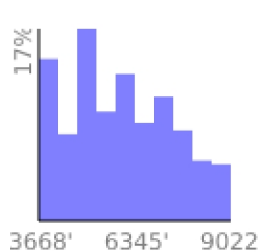

# 001 Van Trump TH to 012 Ridge

range 3668' to 9022' gain 5771' loss 420' exaggeration 1x

Slope Angle (top), Land Cover (middle), Tree Cover (bottom)

## Elevation

Min 3668'  
Avg 5948'  
Max 9022'  
Delta 5354'

## Slope

Min 6°  
Avg 26°  
Max 55°