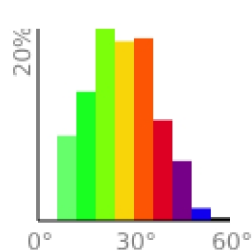

# 001 Van Trump TH to 012 Ridge

range 3668' to 9022' gain 5771' loss 420' exaggeration 1x

Slope Angle (top), Land Cover (middle), Tree Cover (bottom)

## Elevation

Min 3668'  
Avg 5948'  
Max 9022'  
Delta 5354'

## Slope

Min 6°  
Avg 26°  
Max 55°