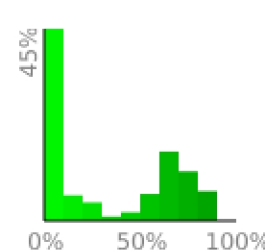

Tree Cover

Land Cover

Forest 41%
Ice 26%
Shrub 19%
Barren 14%