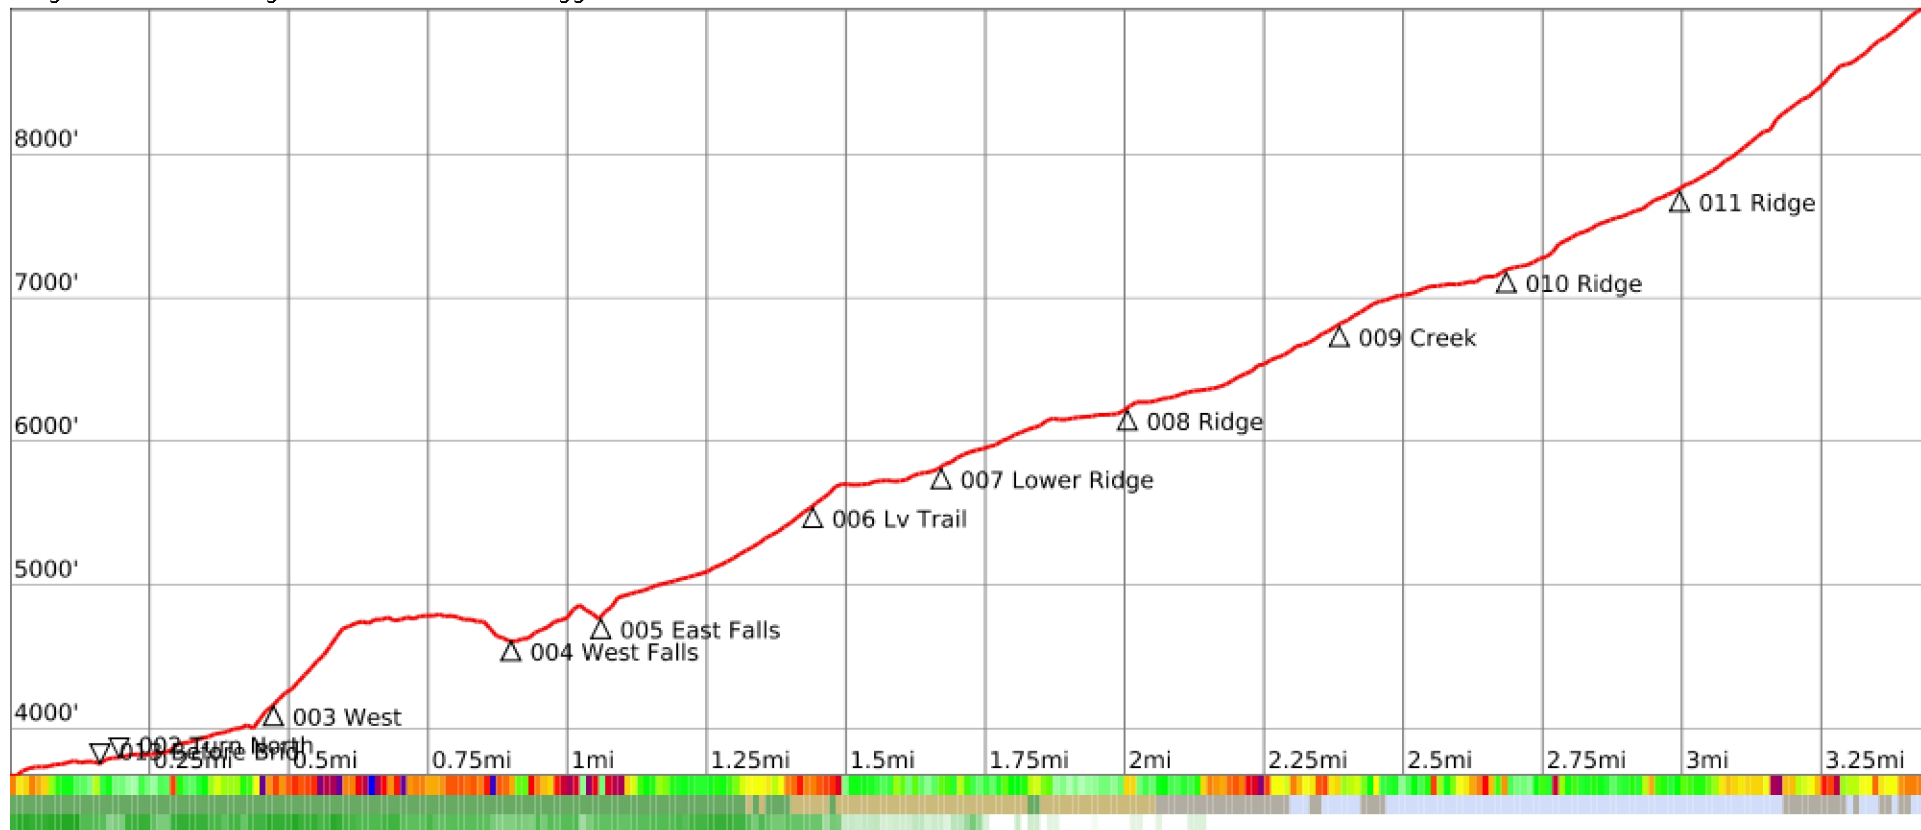

# 001 Van Trump TH to 012 Ridge

range 3668' to 9022' gain 5771' loss 420' exaggeration 1x

Slope Angle (top), Land Cover (middle), Tree Cover (bottom)

## Elevation

Min 3668'  
Avg 5948'  
Max 9022'  
Delta 5354'

## Slope

Min 6°  
Avg 26°  
Max 55°

## Land Cover

Forest 41%  
Ice 26%  
Shrub 19%  
Barren 14%