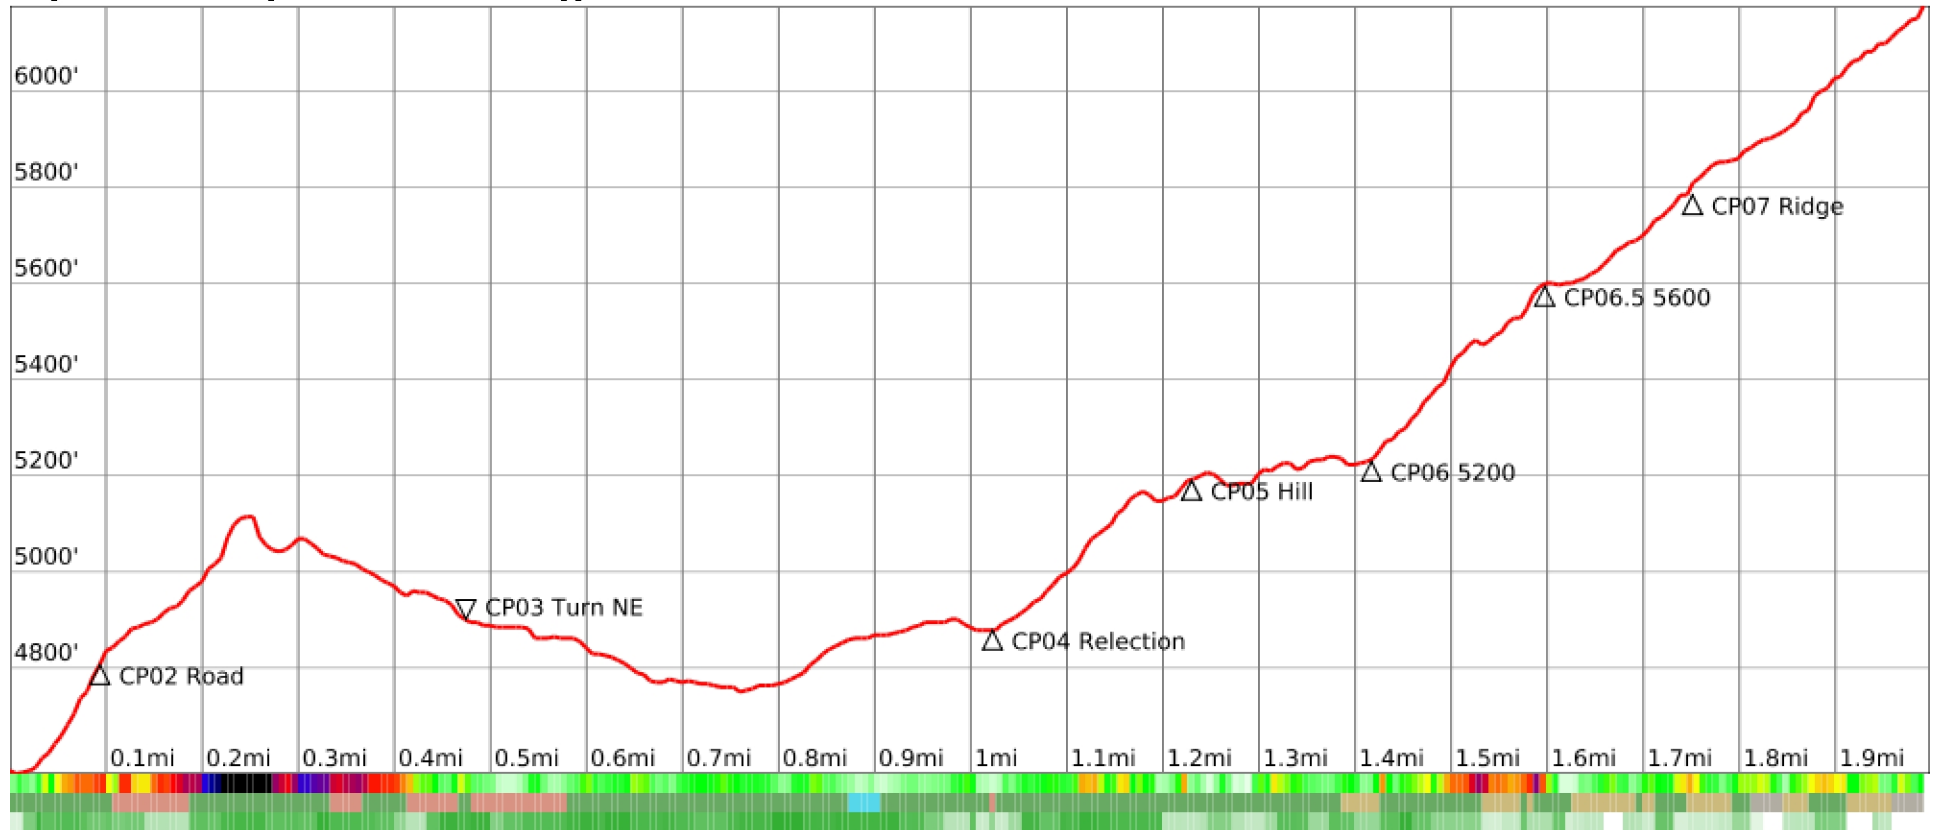

CP01 TH to CP08 Saddle 1

range 4580' to 6178' gain 2126' loss 535' exaggeration 2x

Slope Angle (top), Land Cover (middle), Tree Cover (bottom)