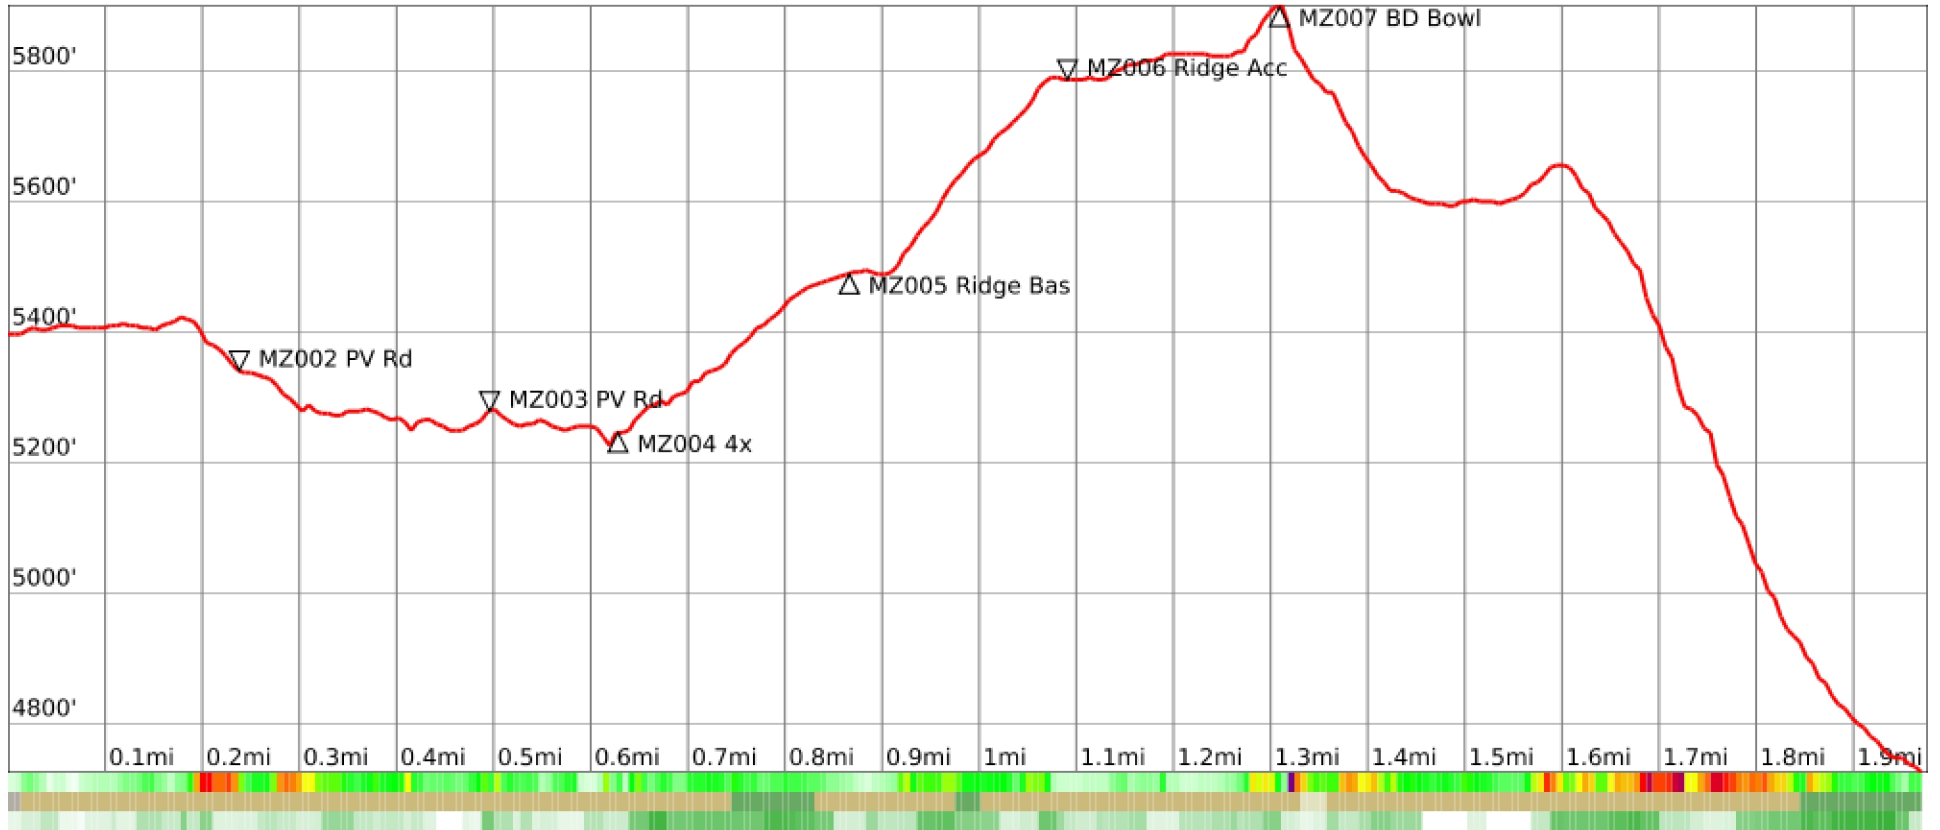

MZ001 Paradise to MZ008 Creek

range 4724' to 5902' gain 899' loss 1572' exaggeration 3x

Slope Angle (top), Land Cover (middle), Tree Cover (bottom)

Elevation

Min 4724'
 Avg 5434'
 Max 5902'
 Delta 1178'

Slope

Min 1°
 Avg 18°
 Max 48°

Aspect

Tree Cover

Land Cover

Shrub 86%
 Forest 12%
 Grassland 1%