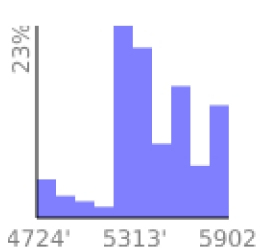

MZ001 Paradise to MZ008 Creek

range 4724' to 5902' gain 899' loss 1572' exaggeration 3x

Slope Angle (top), Land Cover (middle), Tree Cover (bottom)

Elevation

Min 4724'
 Avg 5434'
 Max 5902'
 Delta 1178'

Slope

Min 1°
 Avg 18°
 Max 48°

Aspect

Tree Cover

Land Cover

Shrub 86%
 Forest 12%
 Grassland 1%