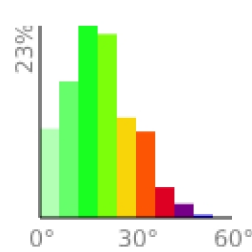

MZ001 Paradise to MZ008 Creek

range 4724' to 5902' gain 899' loss 1572' exaggeration 3x

Slope Angle (top), Land Cover (middle), Tree Cover (bottom)

Elevation

Min 4724'
 Avg 5434'
 Max 5902'
 Delta 1178'

Slope

Min 1°
 Avg 18°
 Max 48°

Aspect

Tree Cover

Land Cover

Shrub 86%
 Forest 12%
 Grassland 1%