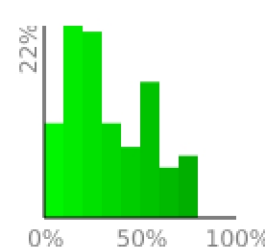

MZ001 Paradise to MZ008 Creek

range 4724' to 5902' gain 899' loss 1572' exaggeration 3x

Slope Angle (top), Land Cover (middle), Tree Cover (bottom)

Elevation

Min 4724'
 Avg 5434'
 Max 5902'
 Delta 1178'

Slope

Min 1°
 Avg 18°
 Max 48°

Aspect

Tree Cover

Land Cover

Shrub 86%
 Forest 12%
 Grassland 1%