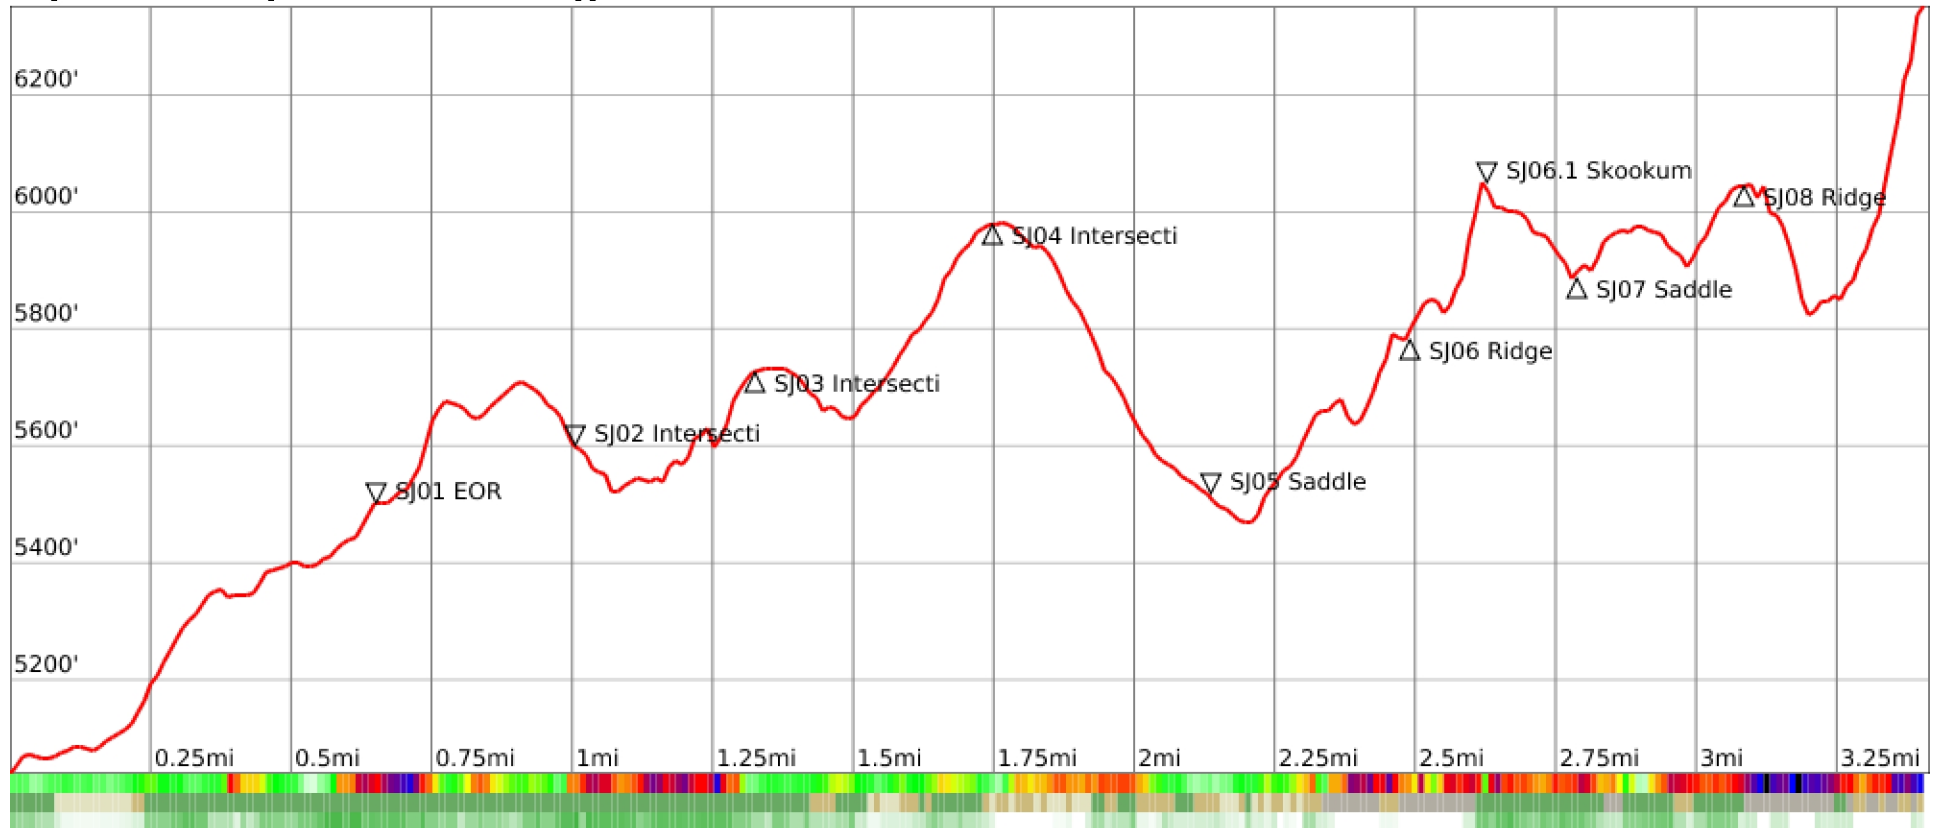

SJ00 Trail Head to SJ09 Louvre

range 5039' to 6352' gain 2792' loss 1480' exaggeration 5x

Slope Angle (top), Land Cover (middle), Tree Cover (bottom)