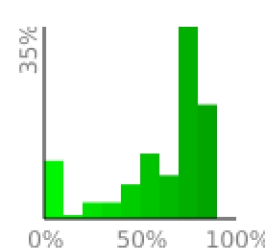

Tree Cover

Land Cover

Forest 86%
Ice 7%
Barren 3%
Shrub 3%