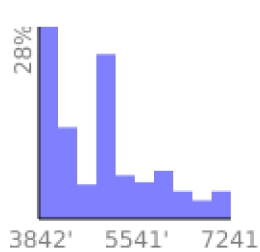

# MC01 Trailhead to MC16 Meany Crest

range 3842' to 7241' gain 4203' loss 804' exaggeration 2x

Slope Angle (top), Land Cover (middle), Tree Cover (bottom)

## Elevation

Min 3842'  
Avg 4971'  
Max 7241'  
Delta 3399'

## Slope

Min 3°  
Avg 25°  
Max 70°