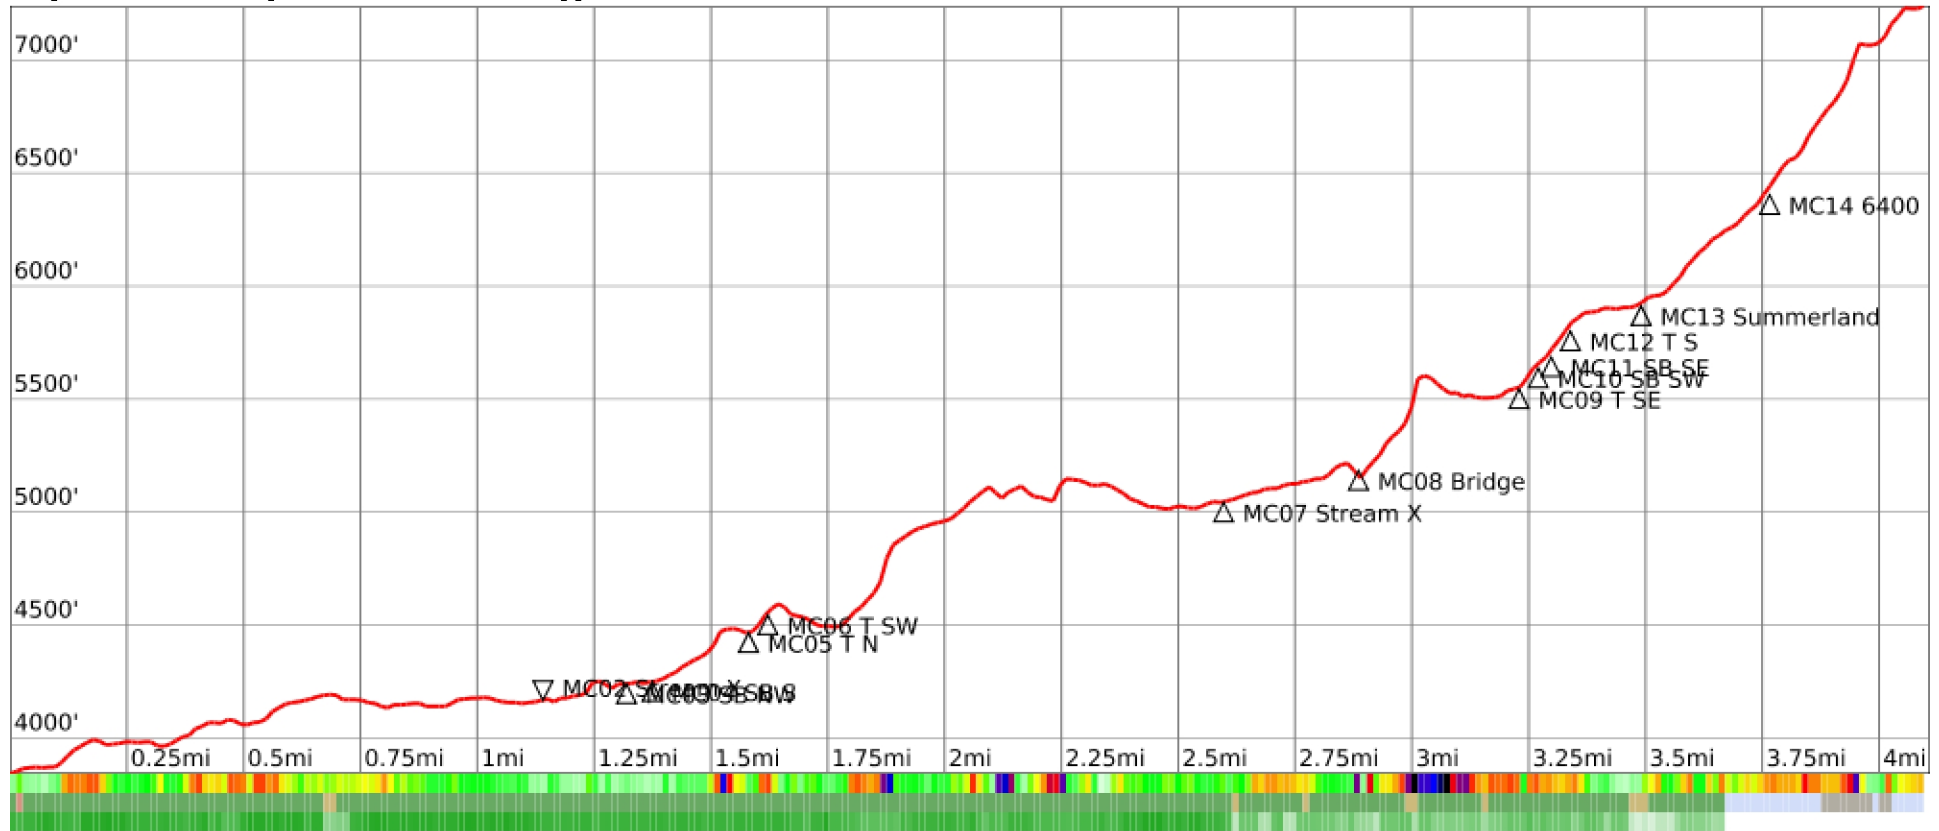

# MC01 Trailhead to MC16 Meany Crest

range 3842' to 7241' gain 4203' loss 804' exaggeration 2x

Slope Angle (top), Land Cover (middle), Tree Cover (bottom)

## Elevation

Min 3842'  
Avg 4971'  
Max 7241'  
Delta 3399'

## Slope

Min 3°  
Avg 25°  
Max 70°

## Tree Cover