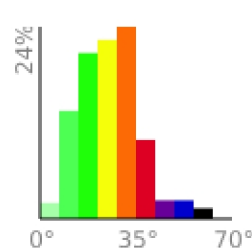

# MC01 Trailhead to MC16 Meany Crest

range 3842' to 7241' gain 4203' loss 804' exaggeration 2x

Slope Angle (top), Land Cover (middle), Tree Cover (bottom)

## Elevation

Min 3842'  
Avg 4971'  
Max 7241'  
Delta 3399'

## Slope

Min 3°  
Avg 25°  
Max 70°